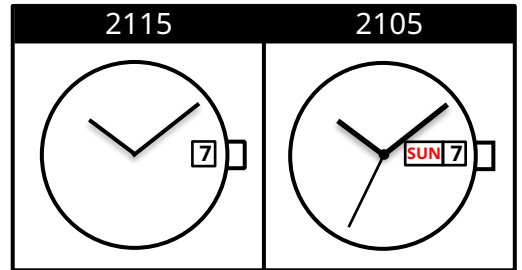

## 2115 2105

Size <ligne>	10 ½'''
Height <mm>	4.15
Accuracy <per Month>	±20 sec
Battery Life	3 years

Battery consumption could be minimum by pulling out the stem

Balance Weight <μN·m>	Minute 0.40 Second 0.09 (Except 2115)
--------------------------	--

Featured by Shock Detection

Clearance  
Clearance changes subject to the glass, case structure, and the length of the hand.

Original Package	1,000 pcs
------------------	-----------

### Time measurement

#### Accuracy

The unit (gate) time of measurement must be set at "10 sec." and the measurement must be performed in the form of complete watch.

SUN 7  
Day Date

High Hand Ver.  
2117

Setting the Time

Setting the Date and Day