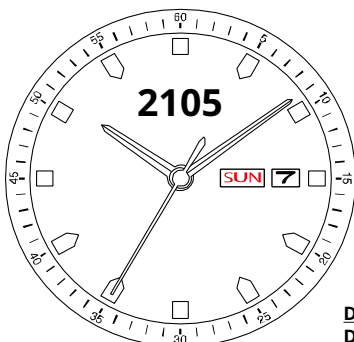

## 2115 2105

Size <ligne>	10 ½'''
Height <mm>	4.15
Accuracy <per Month>	±20 sec
Battery Life	3 years

Battery consumption could be minimum by pulling out the stem

Balance Weight <μN·m>	Minute 0.40 Second 0.09 (Except 2115)
--------------------------	--

### Time measurement

#### Accuracy

The unit (gate) time of measurement must be set at "10 sec." and the measurement must be performed in the form of complete watch.

SUN 7  
Day Date

High Hand Ver.  
2117

Setting the Time

Setting the Date and Day