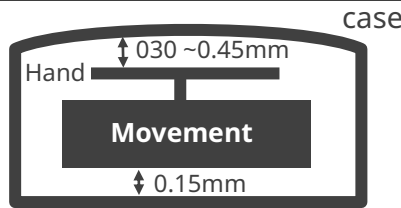

## 2115 2105

Size <ligne>	10 ½'''
Height <mm>	4.15
Accuracy <per Month>	±20 sec
Battery Life	3 years

Battery consumption could be minimum by pulling out the stem

Balance Weight <μN·m>	Minute 0.40 Second 0.09 (Except 2115)
--------------------------	--

Featured by Shock Detection

Clearance  
Clearance changes subject to the glass, case structure, and the length of the hand.

Original Package	1,000 pcs
------------------	-----------

#### Accuracy

The unit (gate) time of measurement must be set at "10 sec." and the measurement must be performed in the form of complete watch.

SUN 7  
Day Date

High Hand Ver.  
2117

Setting the Time

Setting the Date and Day