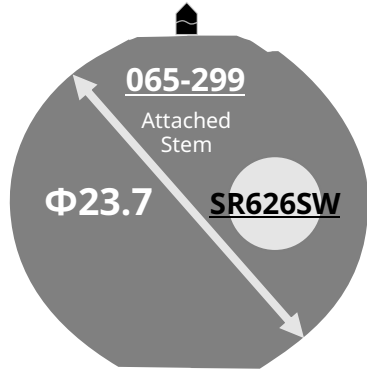

## 2115 2105

Size <ligne>	10 ½'''
Height <mm>	4.15
Accuracy <per Month>	±20 sec
Battery Life	3 years

Battery consumption could be minimum by pulling out the stem

Balance Weight <μN·m>	Minute 0.40 Second 0.09 (Except 2115)
--------------------------	--

Featured by Shock Detection

Clearance  
Clearance changes subject to the glass, case structure, and the length of the hand.

Original Package	1,000 pcs
------------------	-----------

### Time measurement

#### Accuracy

The unit (gate) time of measurement must be set at "10 sec." and the measurement must be performed in the form of complete watch.

SUN 7  
Day Date

High Hand Ver.  
2117

Setting the Time

Setting the Date and Day